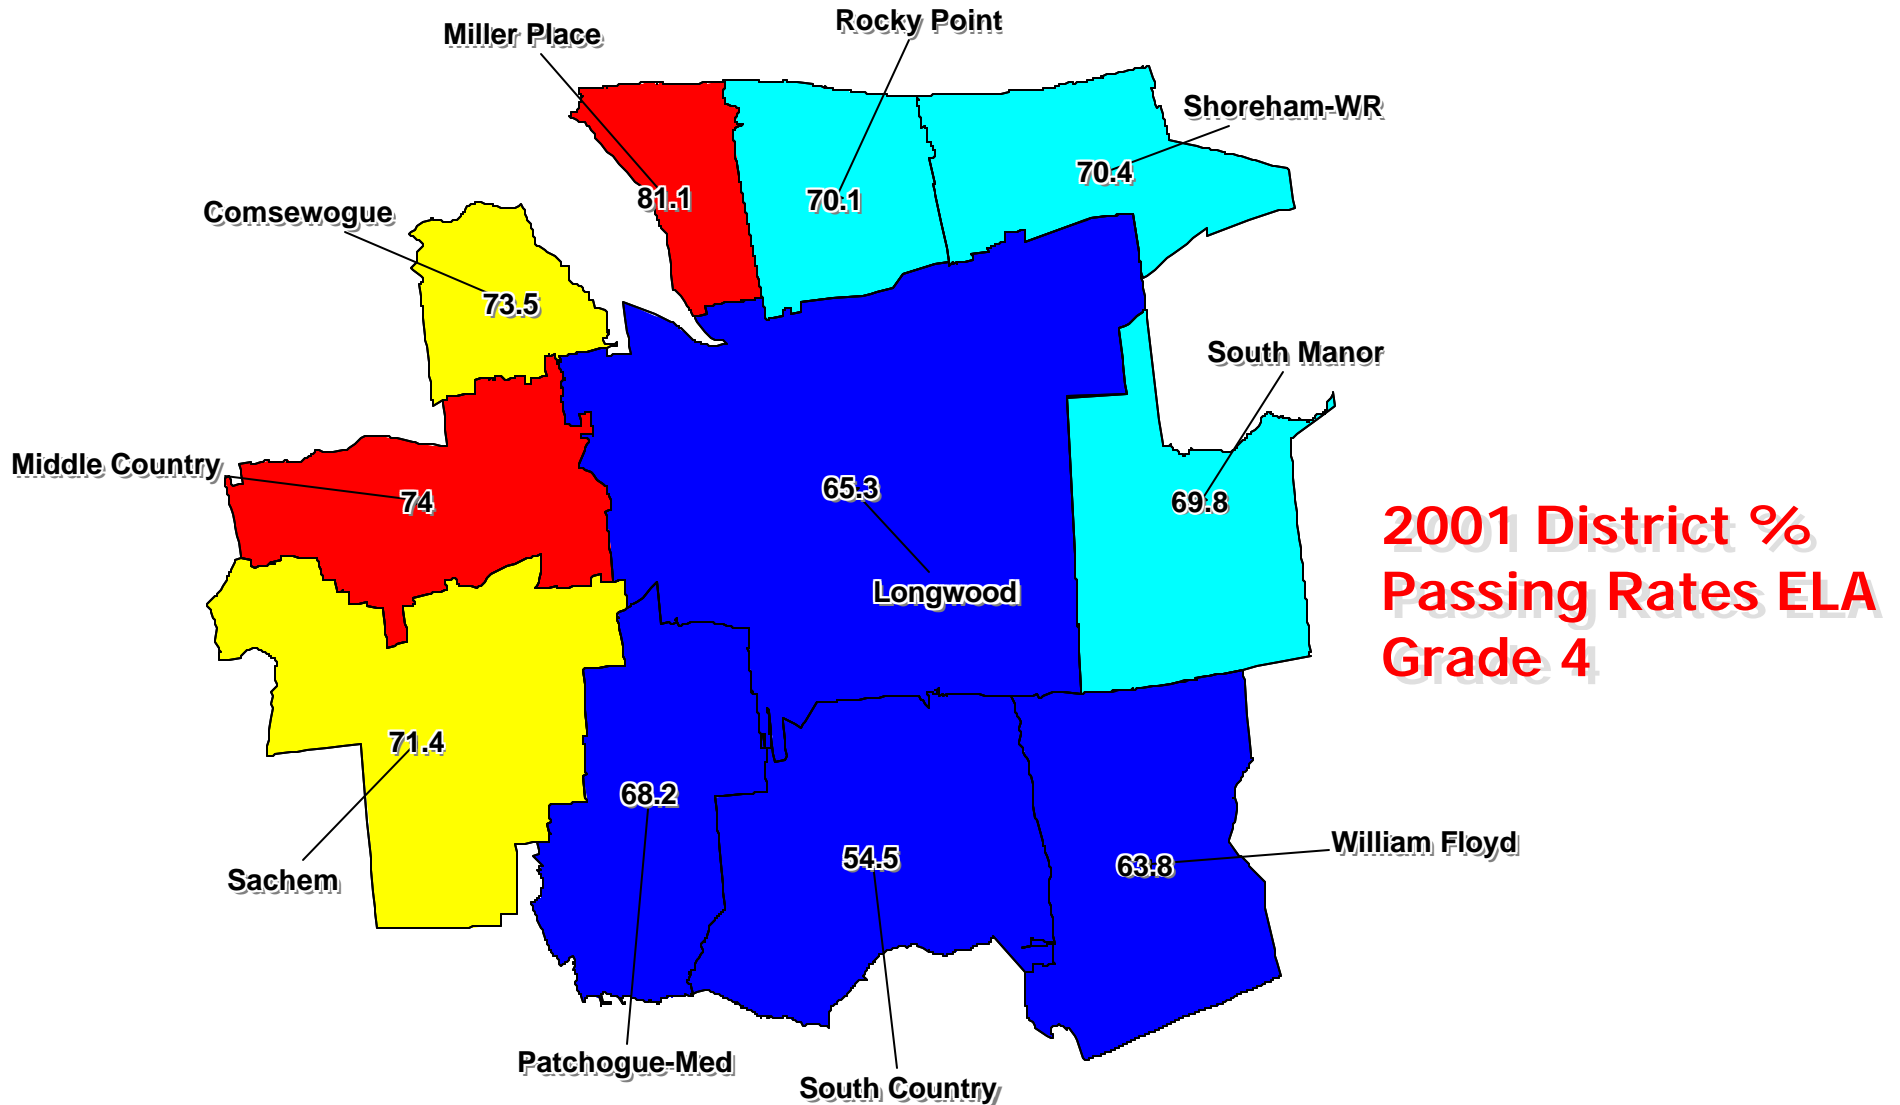

Suffolk School Districts Selected Indicators